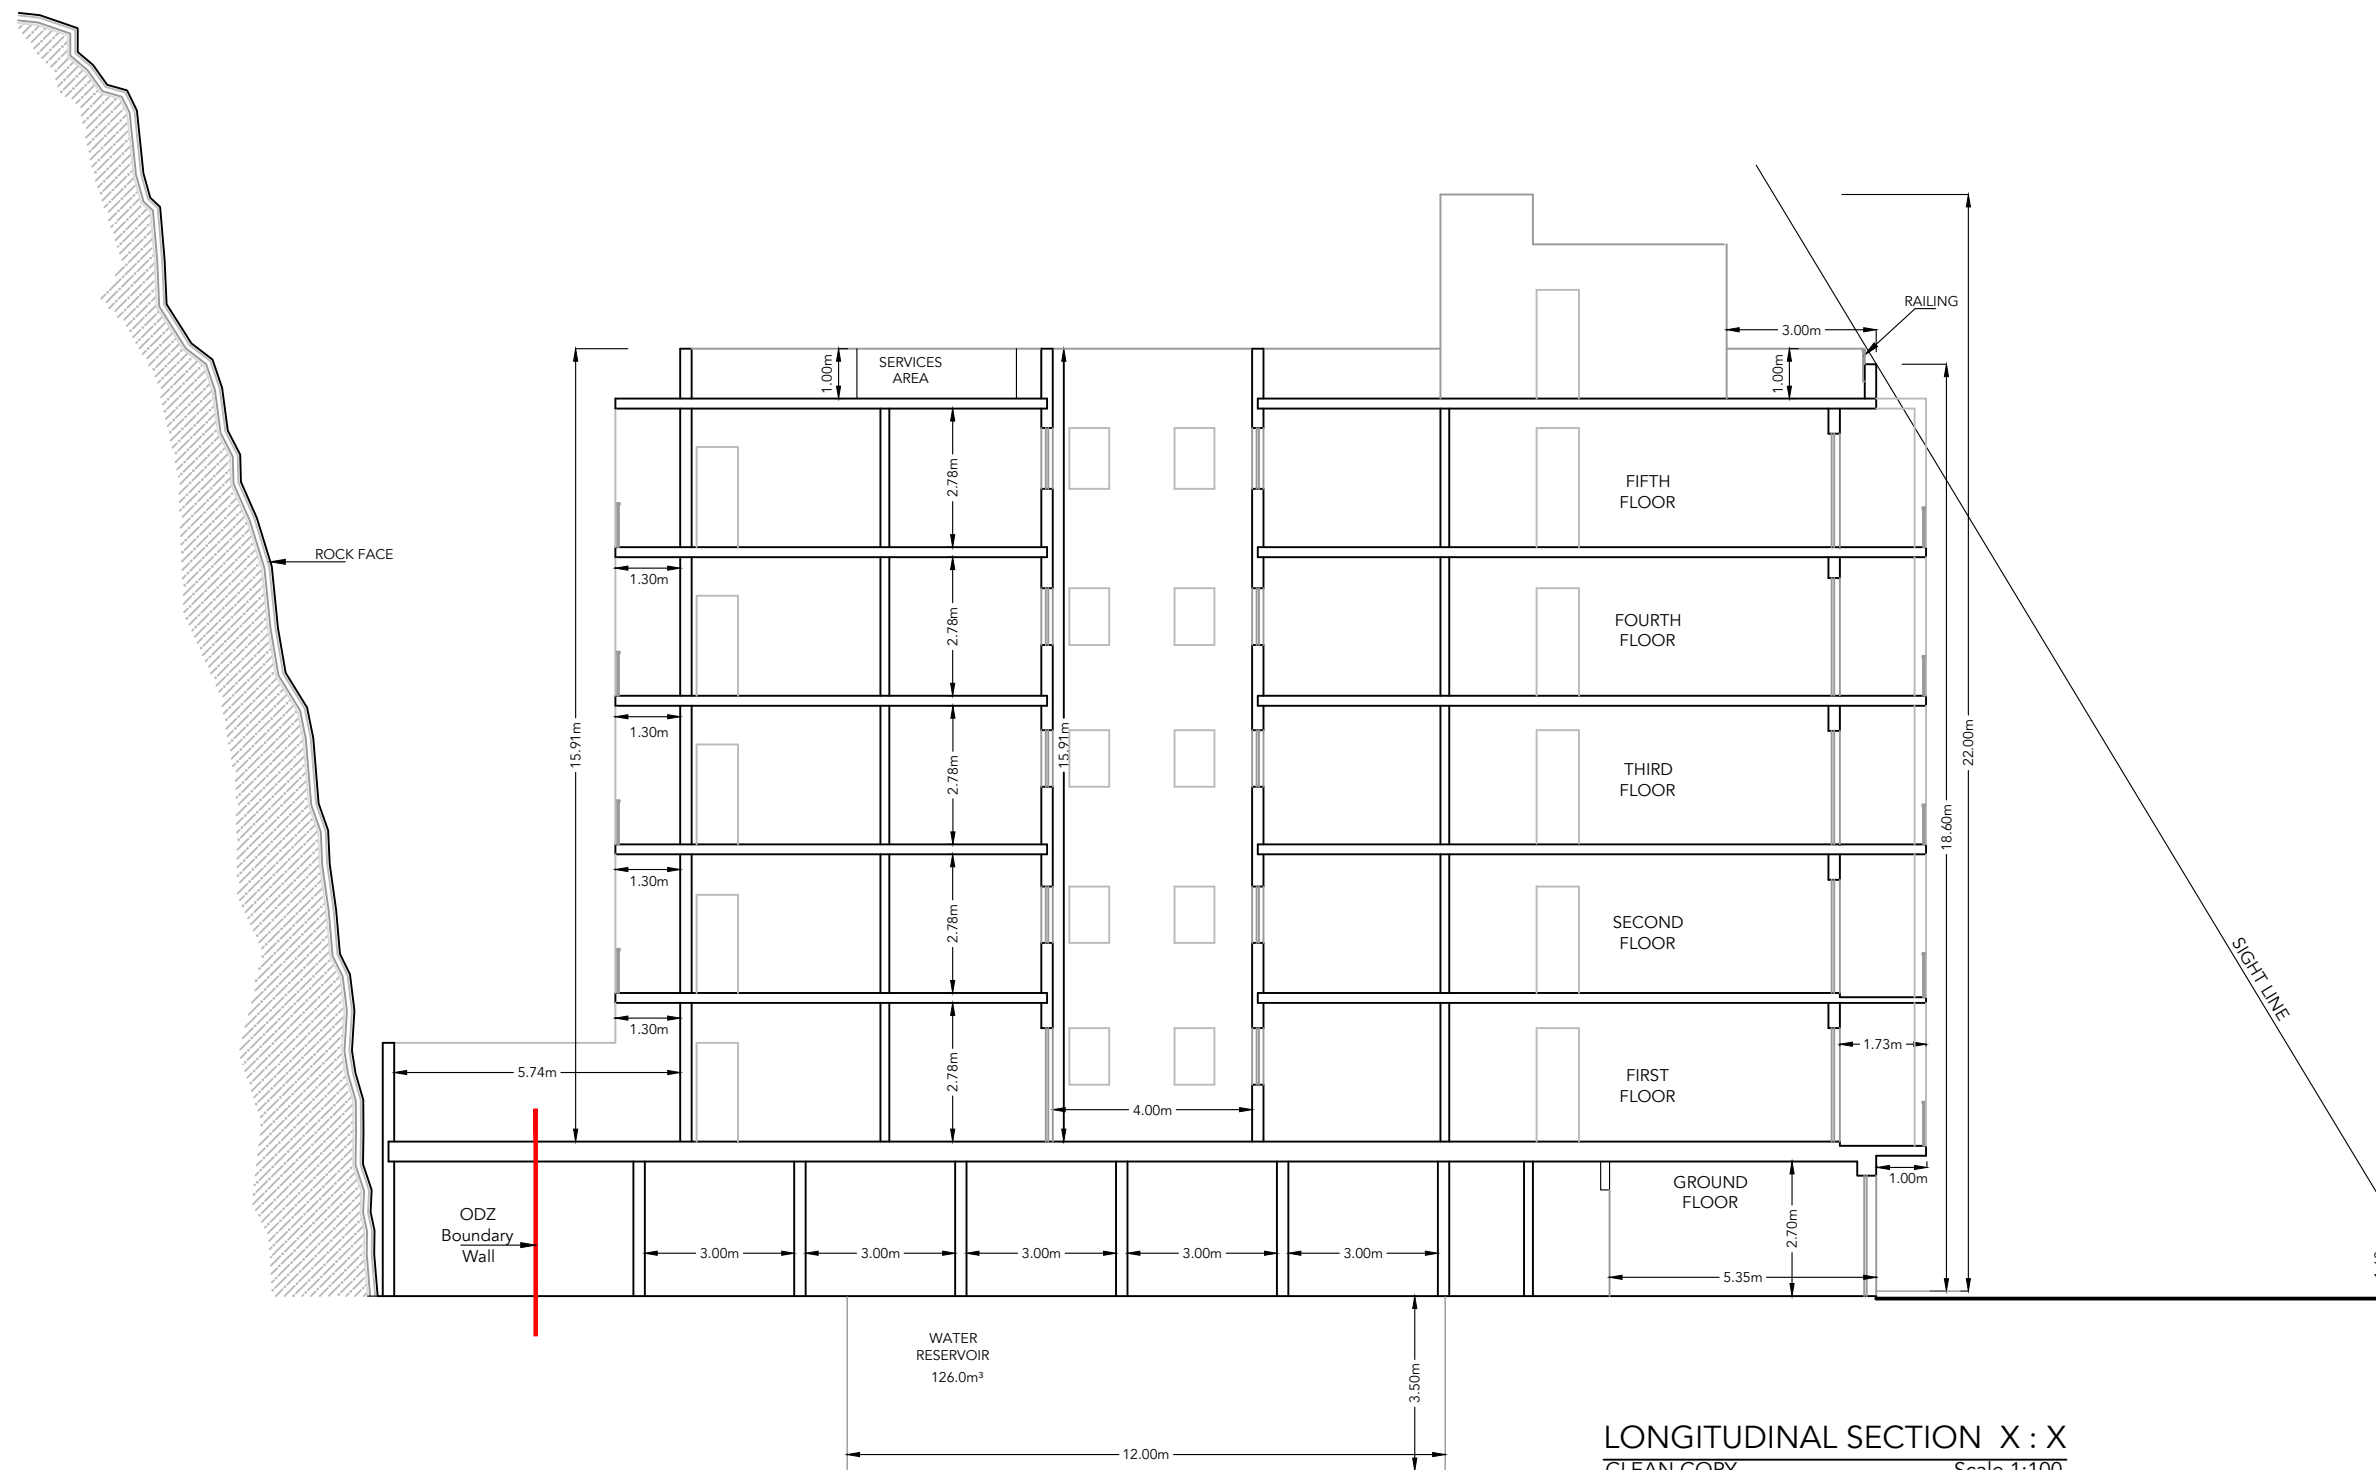

FACADE : ① RENDERED IN LIGHT BROWN SILICATO
 ② RENDERED IN WHITE SILICATO
 APERTURES & RAILING : WHITE ALUMINIUM

FRONT ELEVATION
 CLEAN COPY Scale 1:50

GROUND FLOOR
Scale 1:100

FIRST FLOOR
Scale 1:100

SECOND FLOOR Scale 1:100

THIRD FLOOR

Scale 1:100

FOURTH FLOOR Scale 1:100

FIFTH FLOOR

Scale 1:100

ROOF PLAN

Scale 1:100