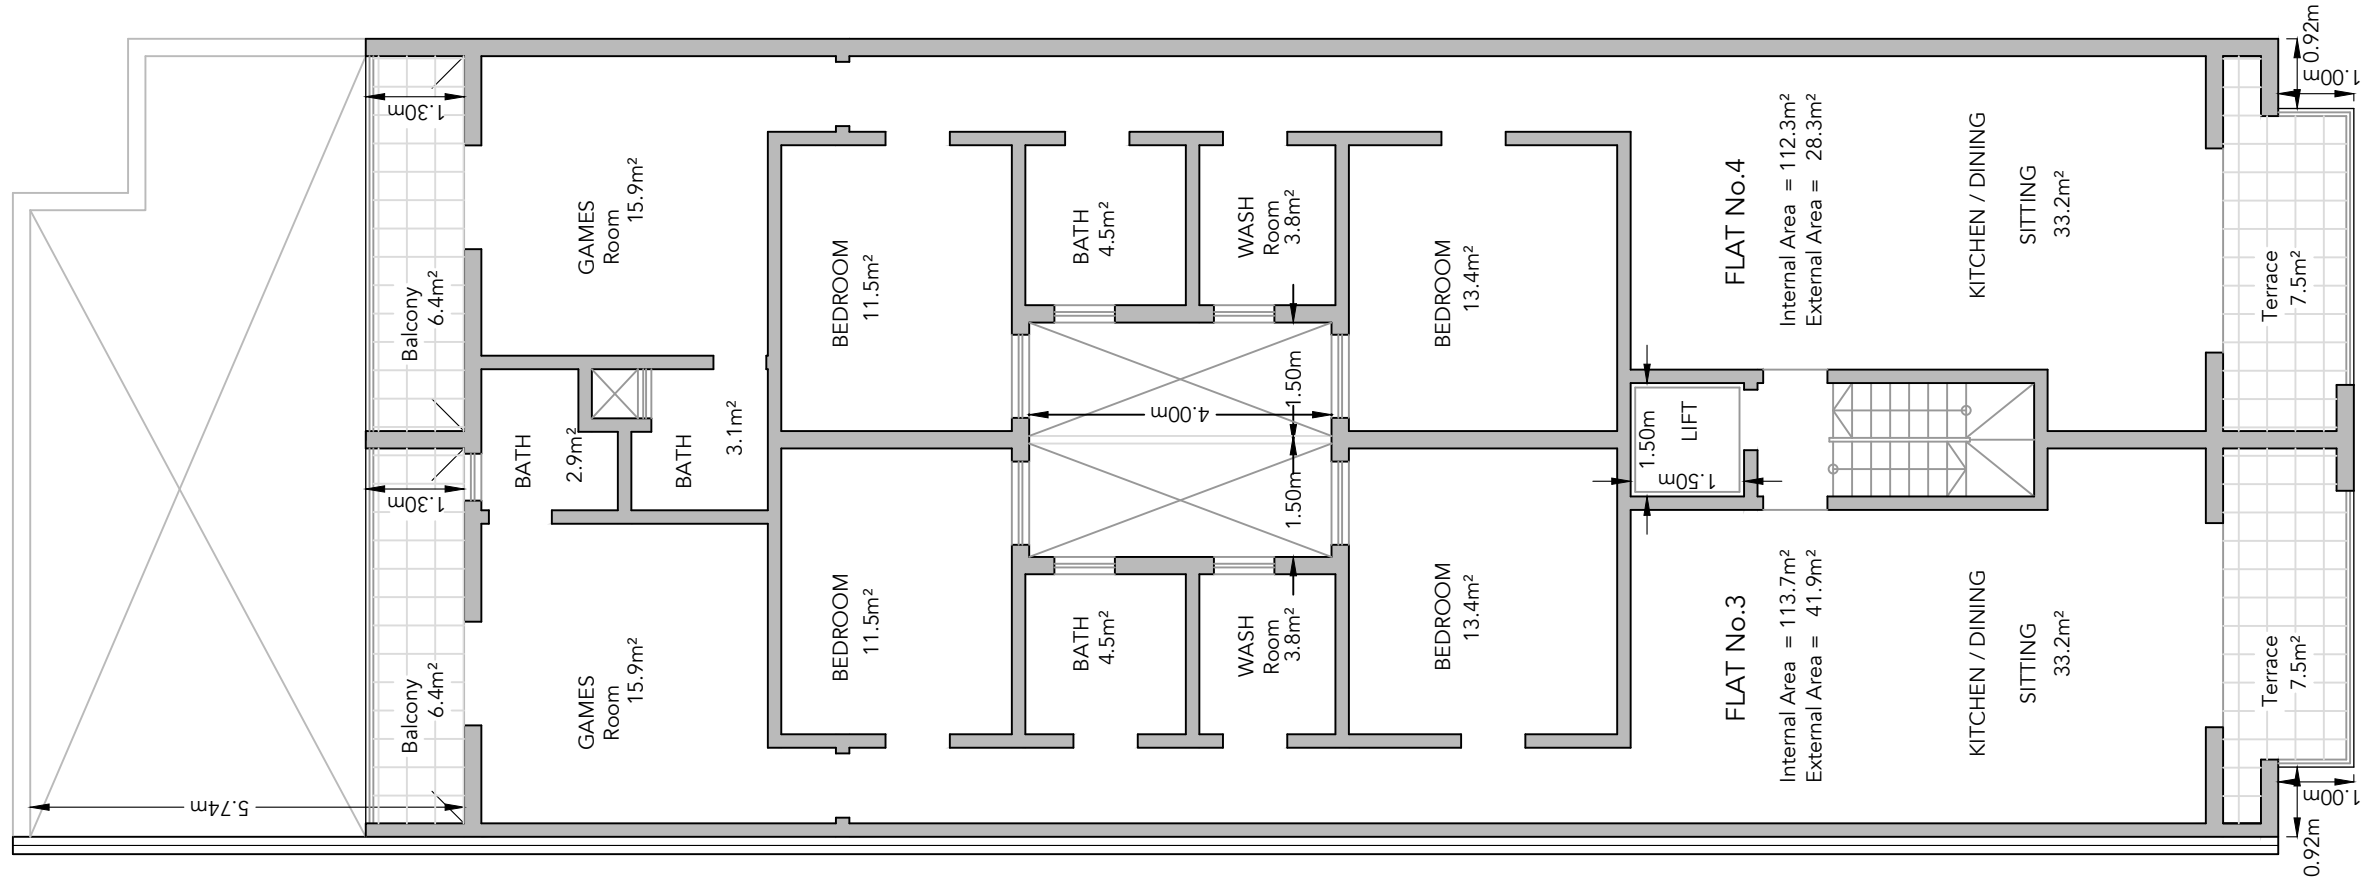

FACADE : ① RENDERED IN LIGHT BROWN SILICATO
 ② RENDERED IN WHITE SILICATO
 APERTURES & RAILING : WHITE ALUMINIUM

FRONT ELEVATION
 CLEAN COPY Scale 1:50

GROUND FLOOR
Scale 1:100

FIRST FLOOR
Scale 1:100

SECOND FLOOR Scale 1:100

THIRD FLOOR

Scale 1:100

FOURTH FLOOR Scale 1:100

FIFTH FLOOR

Scale 1:100

ROOF PLAN

Scale 1:100