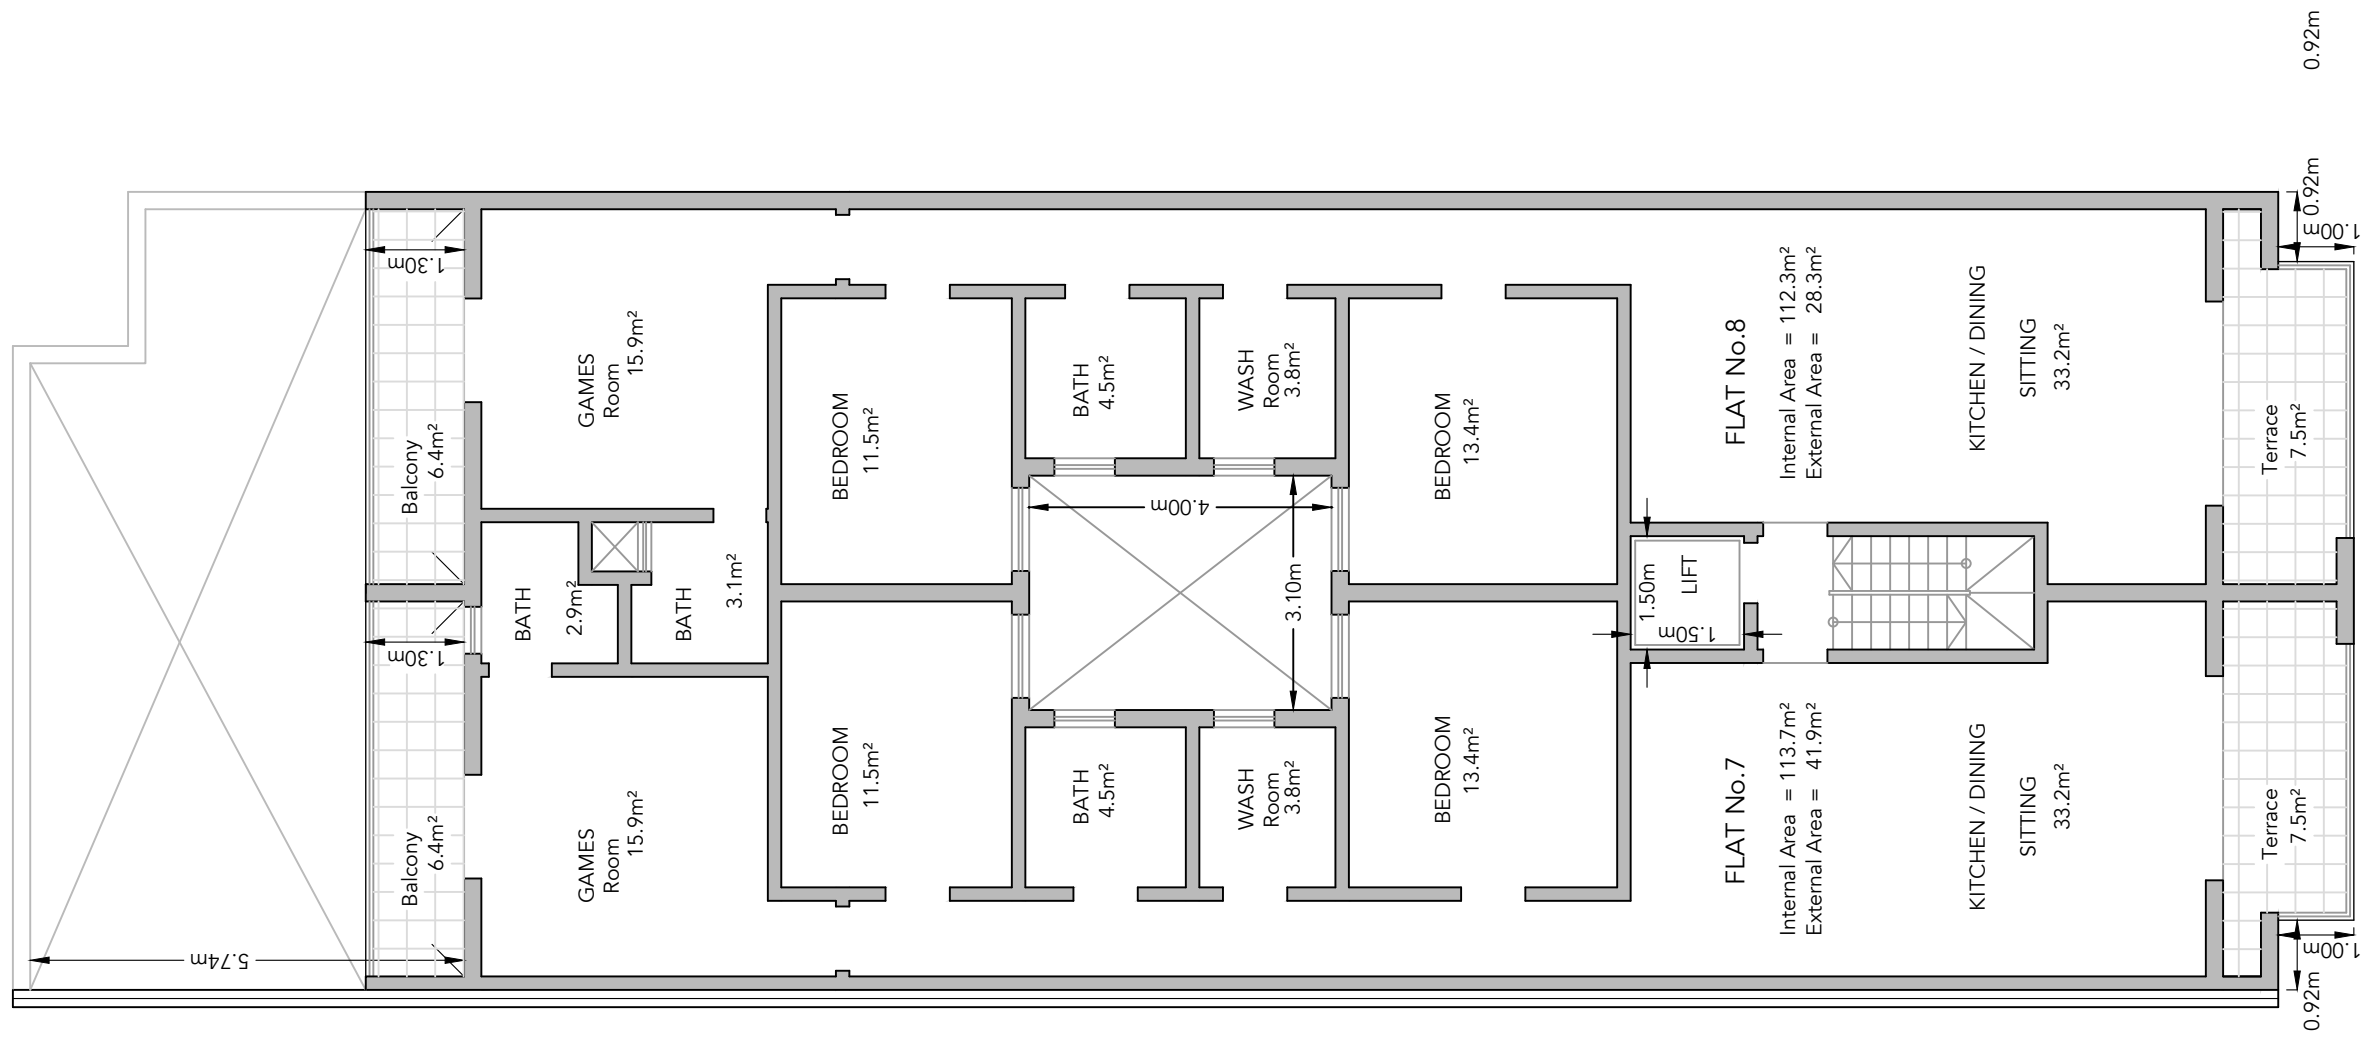

FACADE : ① RENDERED IN LIGHT BROWN SILICATO
 ② RENDERED IN WHITE SILICATO
 APERTURES & RAILING : WHITE ALUMINIUM

FRONT ELEVATION
 CLEAN COPY Scale 1:50

GROUND FLOOR
Scale 1:100

FIRST FLOOR
Scale 1:100

SECOND FLOOR Scale 1:100

THIRD FLOOR

Scale 1:100

FOURTH FLOOR Scale 1:100

FIFTH FLOOR

Scale 1:100

ROOF PLAN

Scale 1:100