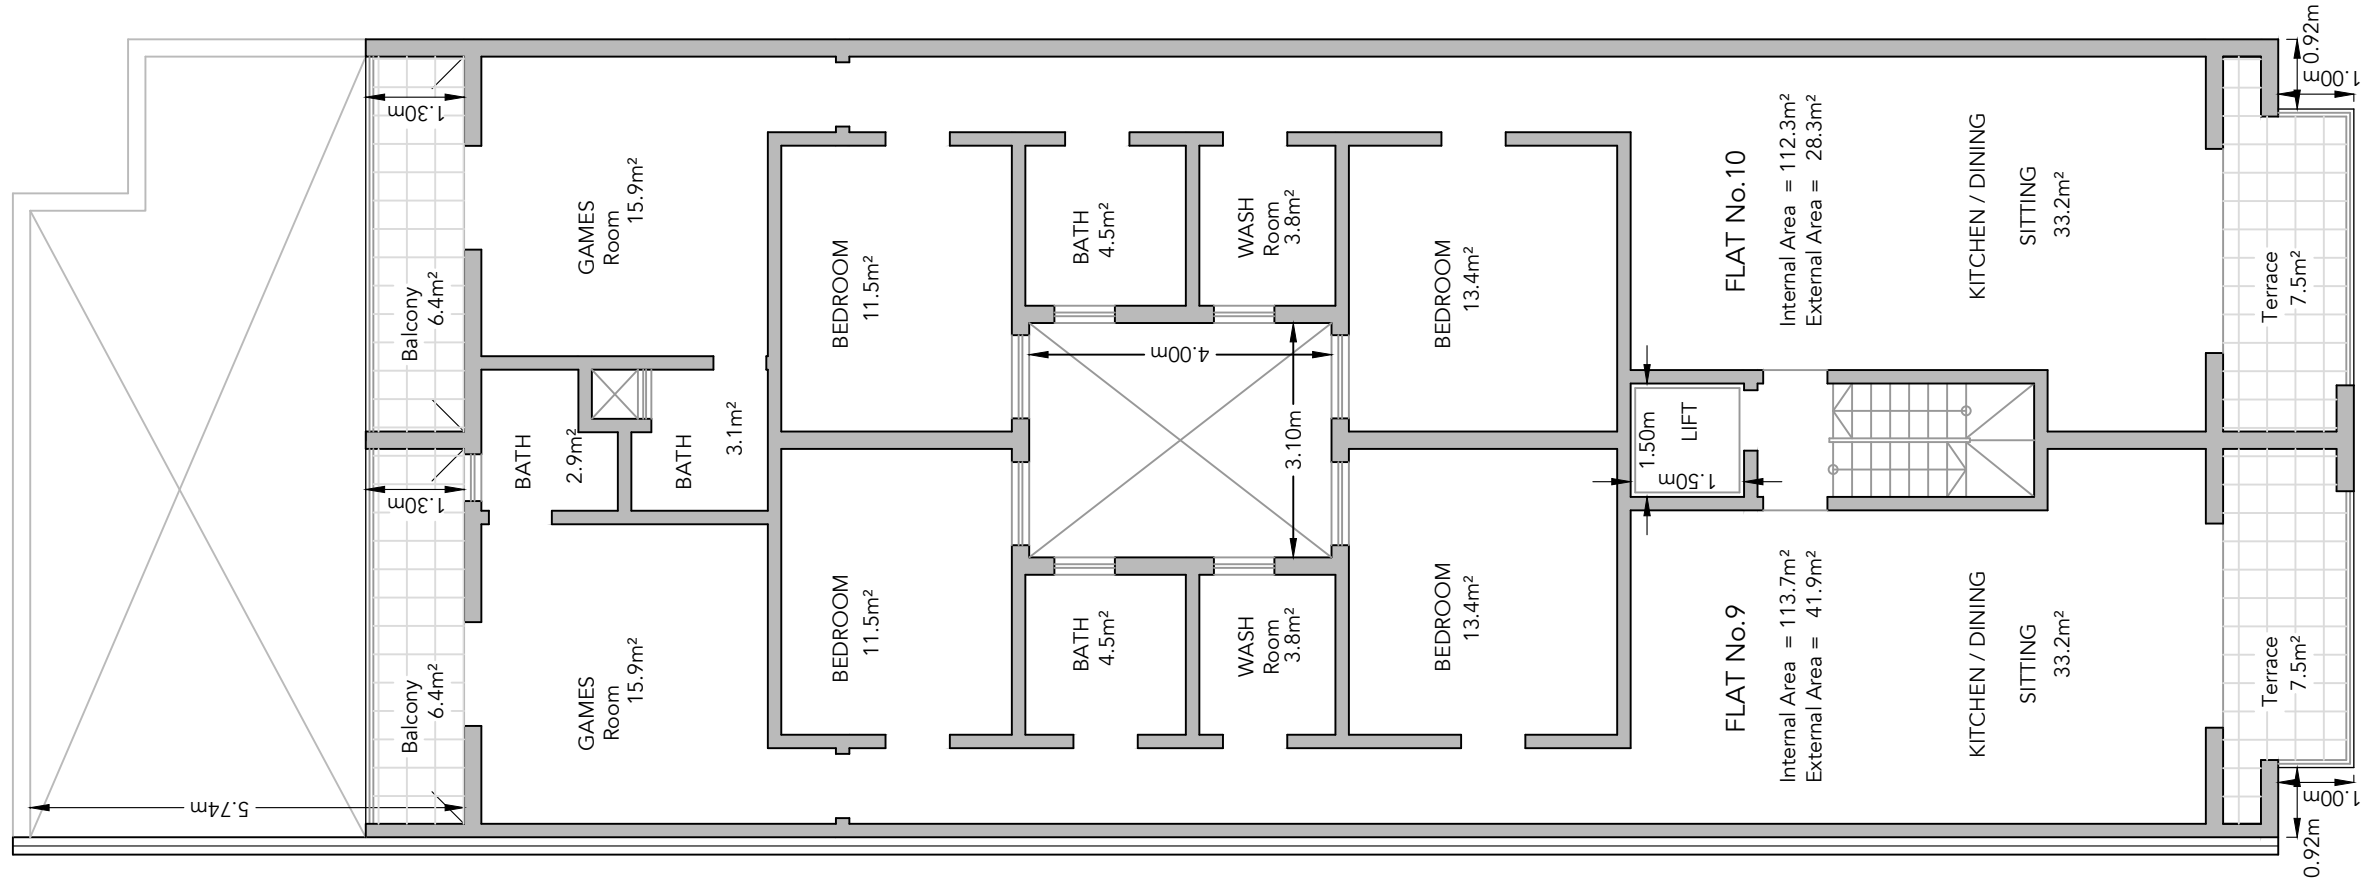

FACADE : ① RENDERED IN LIGHT BROWN SILICATO
 ② RENDERED IN WHITE SILICATO
 APERTURES & RAILING : WHITE ALUMINIUM

FRONT ELEVATION
 CLEAN COPY Scale 1:50

GROUND FLOOR
Scale 1:100

FIRST FLOOR
Scale 1:100

SECOND FLOOR Scale 1:100

THIRD FLOOR

Scale 1:100

FOURTH FLOOR Scale 1:100

FIFTH FLOOR

Scale 1:100

ROOF PLAN

Scale 1:100