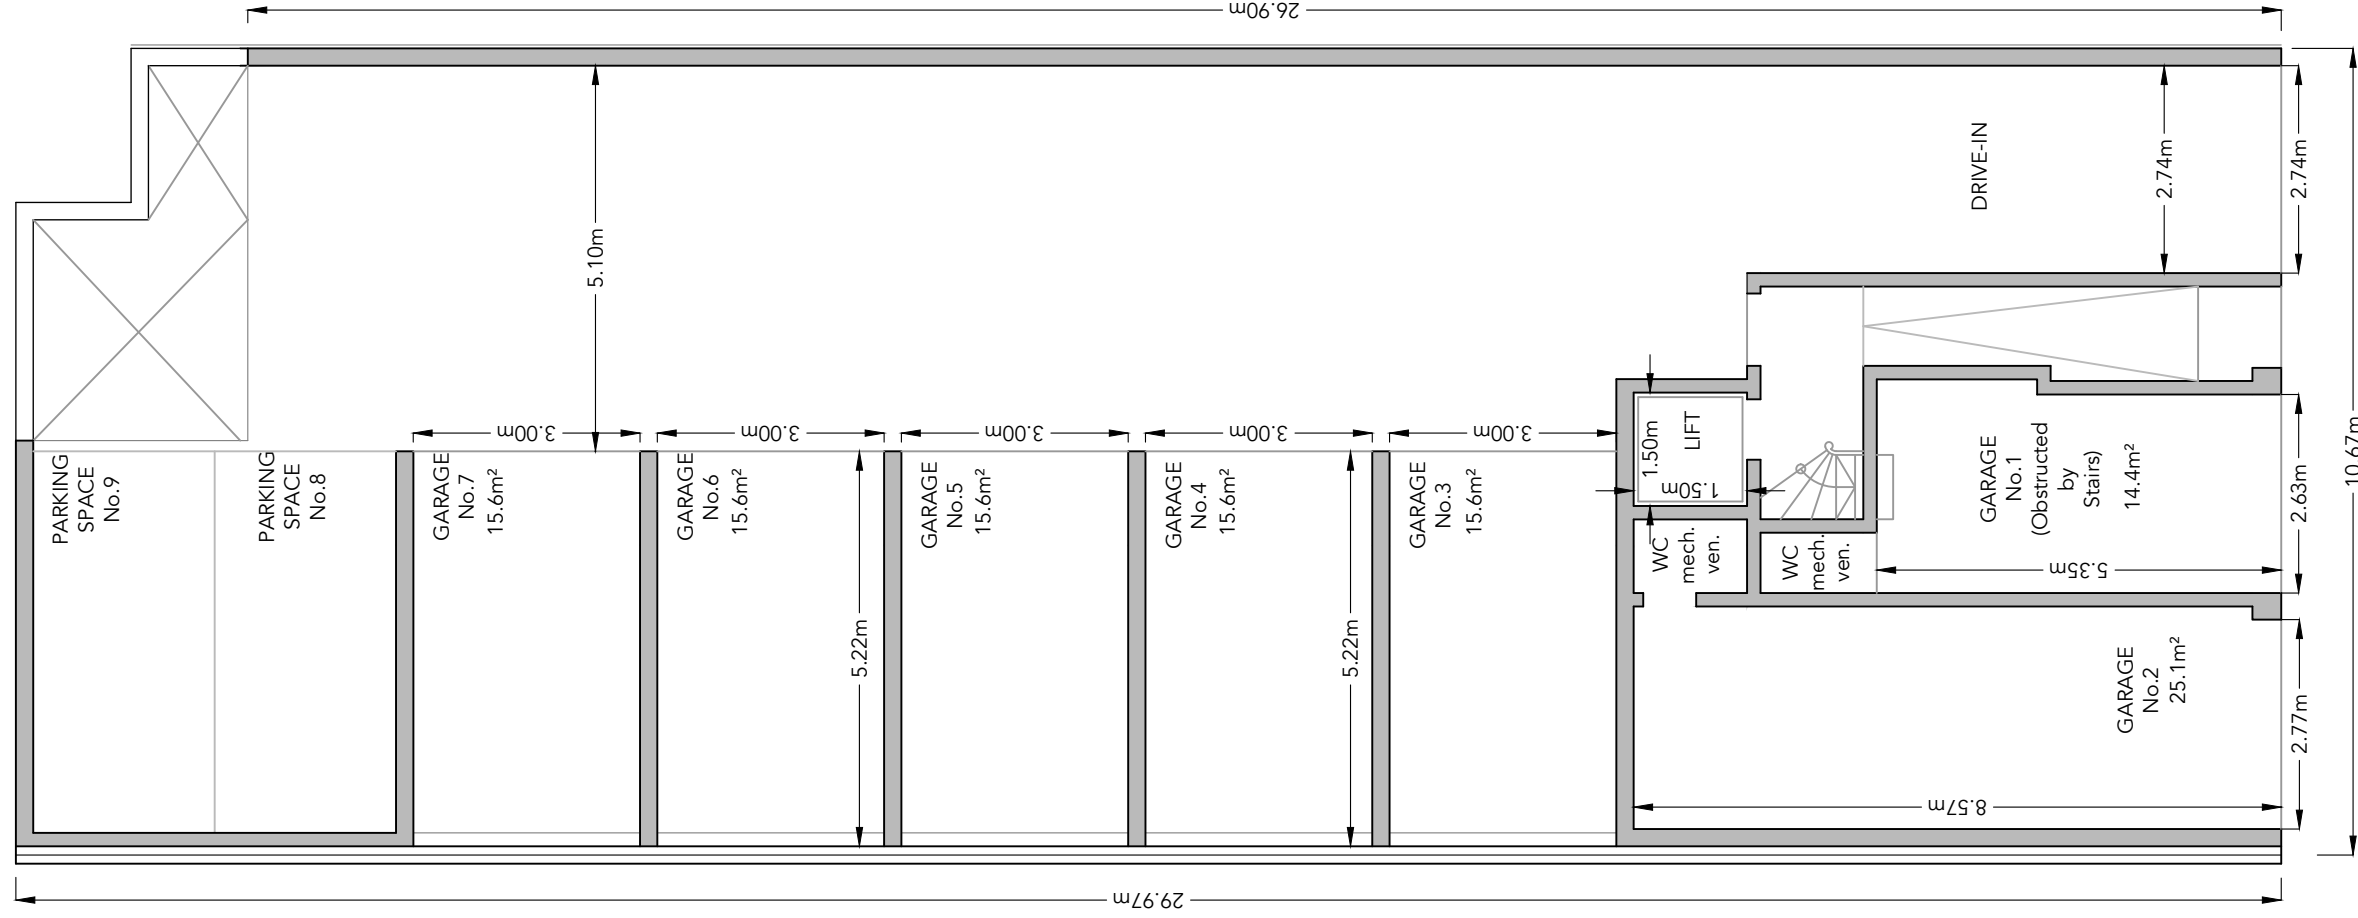

FACADE : ① RENDERED IN LIGHT BROWN SILICATO
 ② RENDERED IN WHITE SILICATO
 APERTURES & RAILING : WHITE ALUMINIUM

FRONT ELEVATION
 CLEAN COPY Scale 1:50

GROUND FLOOR
Scale 1:100

FIRST FLOOR
Scale 1:100

SECOND FLOOR Scale 1:100

THIRD FLOOR

Scale 1:100

FOURTH FLOOR Scale 1:100

FIFTH FLOOR

Scale 1:100

ROOF PLAN

Scale 1:100