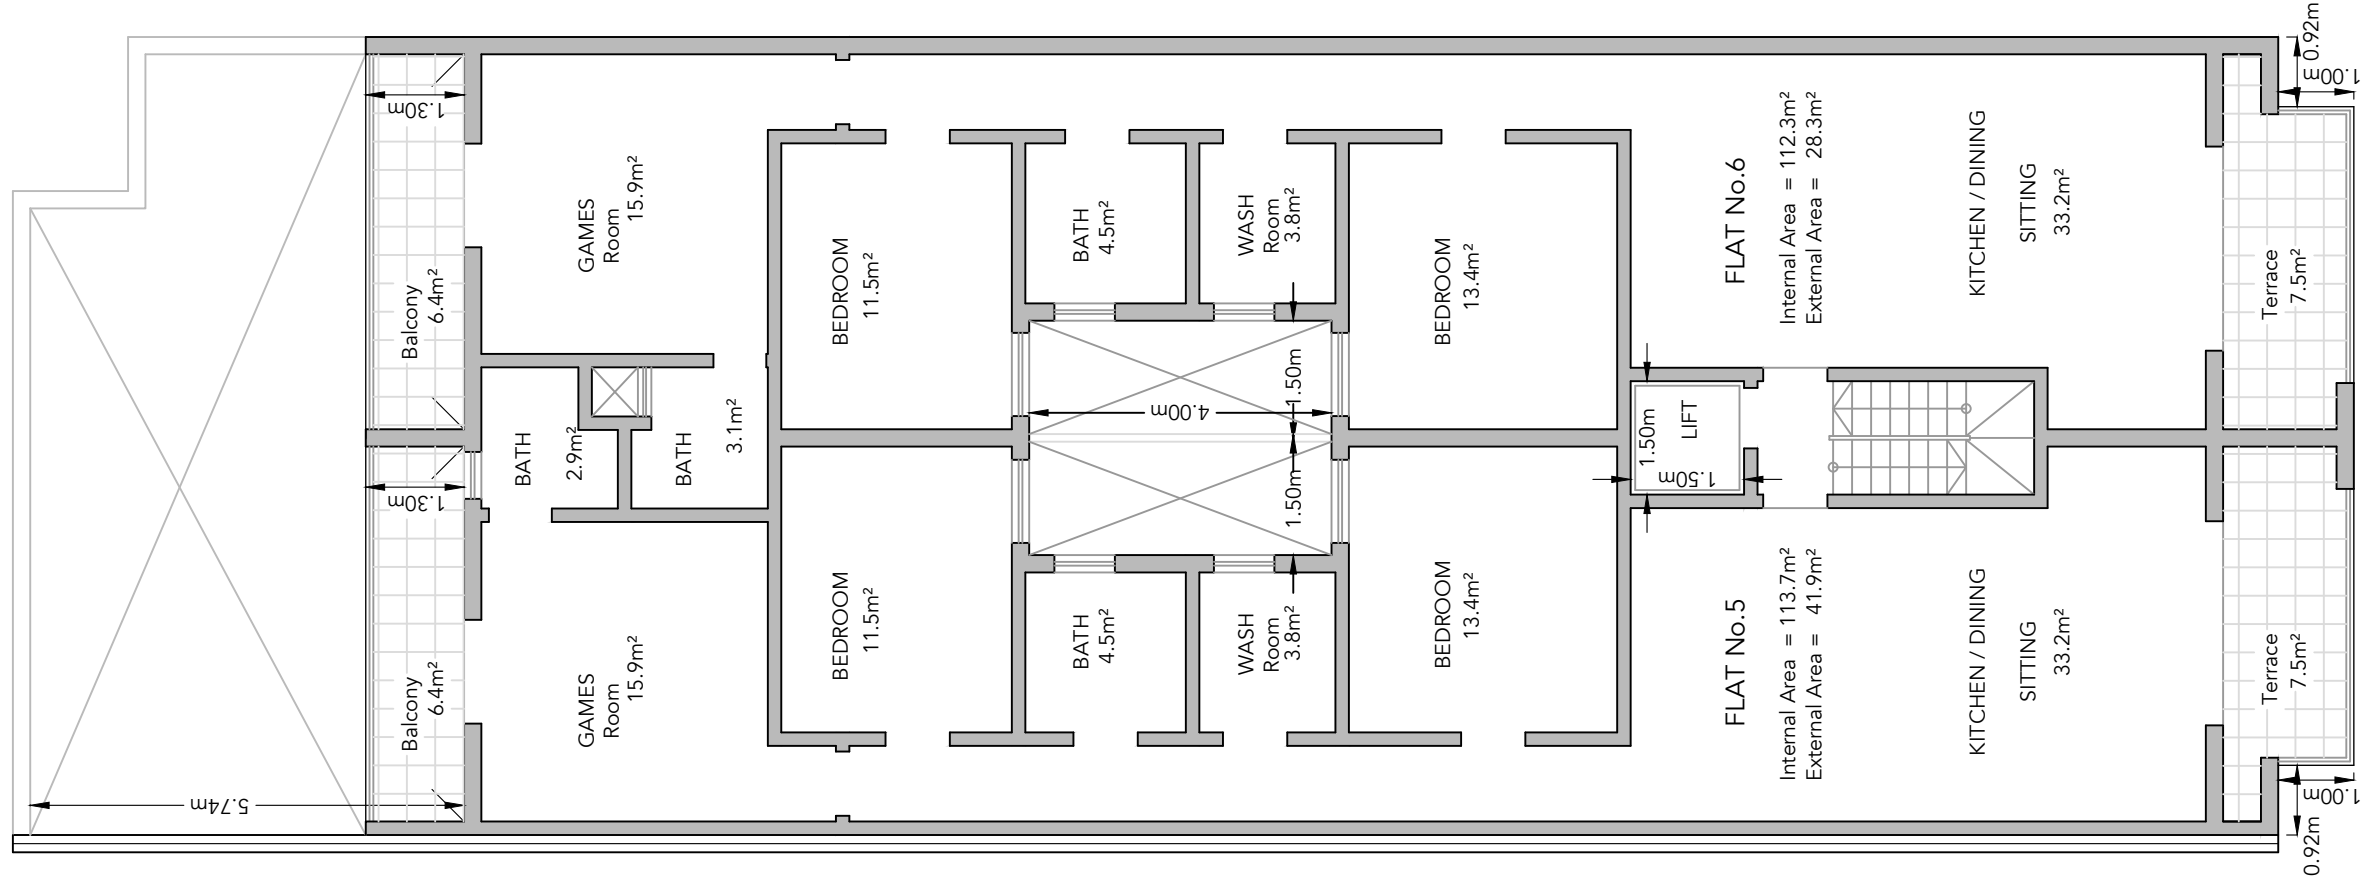

FACADE : ① RENDERED IN LIGHT BROWN SILICATO
 ② RENDERED IN WHITE SILICATO
 APERTURES & RAILING : WHITE ALUMINIUM

FRONT ELEVATION
 CLEAN COPY Scale 1:50

GROUND FLOOR
Scale 1:100

FIRST FLOOR
Scale 1:100

SECOND FLOOR Scale 1:100

THIRD FLOOR

Scale 1:100

FOURTH FLOOR Scale 1:100

FIFTH FLOOR

Scale 1:100

ROOF PLAN

Scale 1:100