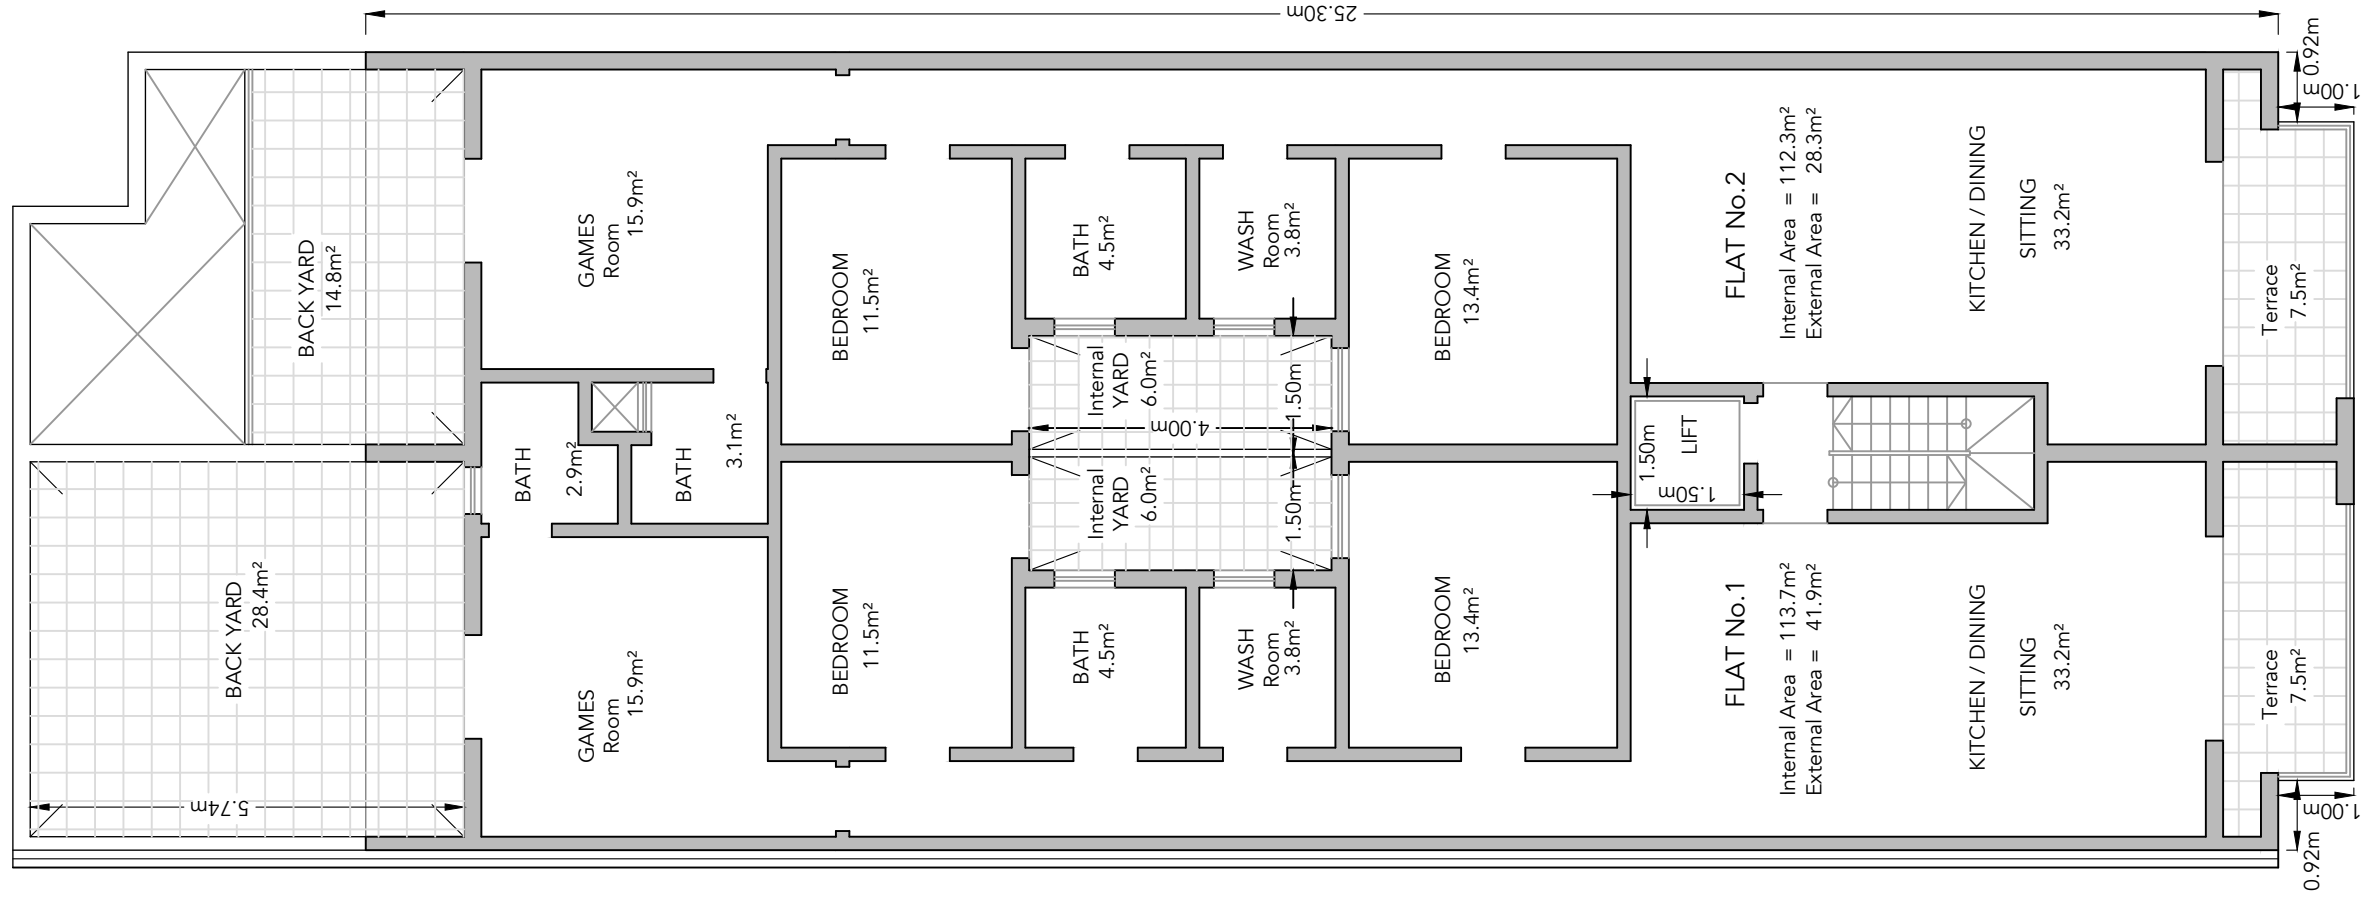

FACADE : ① RENDERED IN LIGHT BROWN SILICATO
 ② RENDERED IN WHITE SILICATO
 APERTURES & RAILING : WHITE ALUMINIUM

FRONT ELEVATION
 CLEAN COPY Scale 1:50

GROUND FLOOR
Scale 1:100

FIRST FLOOR
Scale 1:100

SECOND FLOOR Scale 1:100

THIRD FLOOR

Scale 1:100

FOURTH FLOOR Scale 1:100

FIFTH FLOOR

Scale 1:100

ROOF PLAN

Scale 1:100