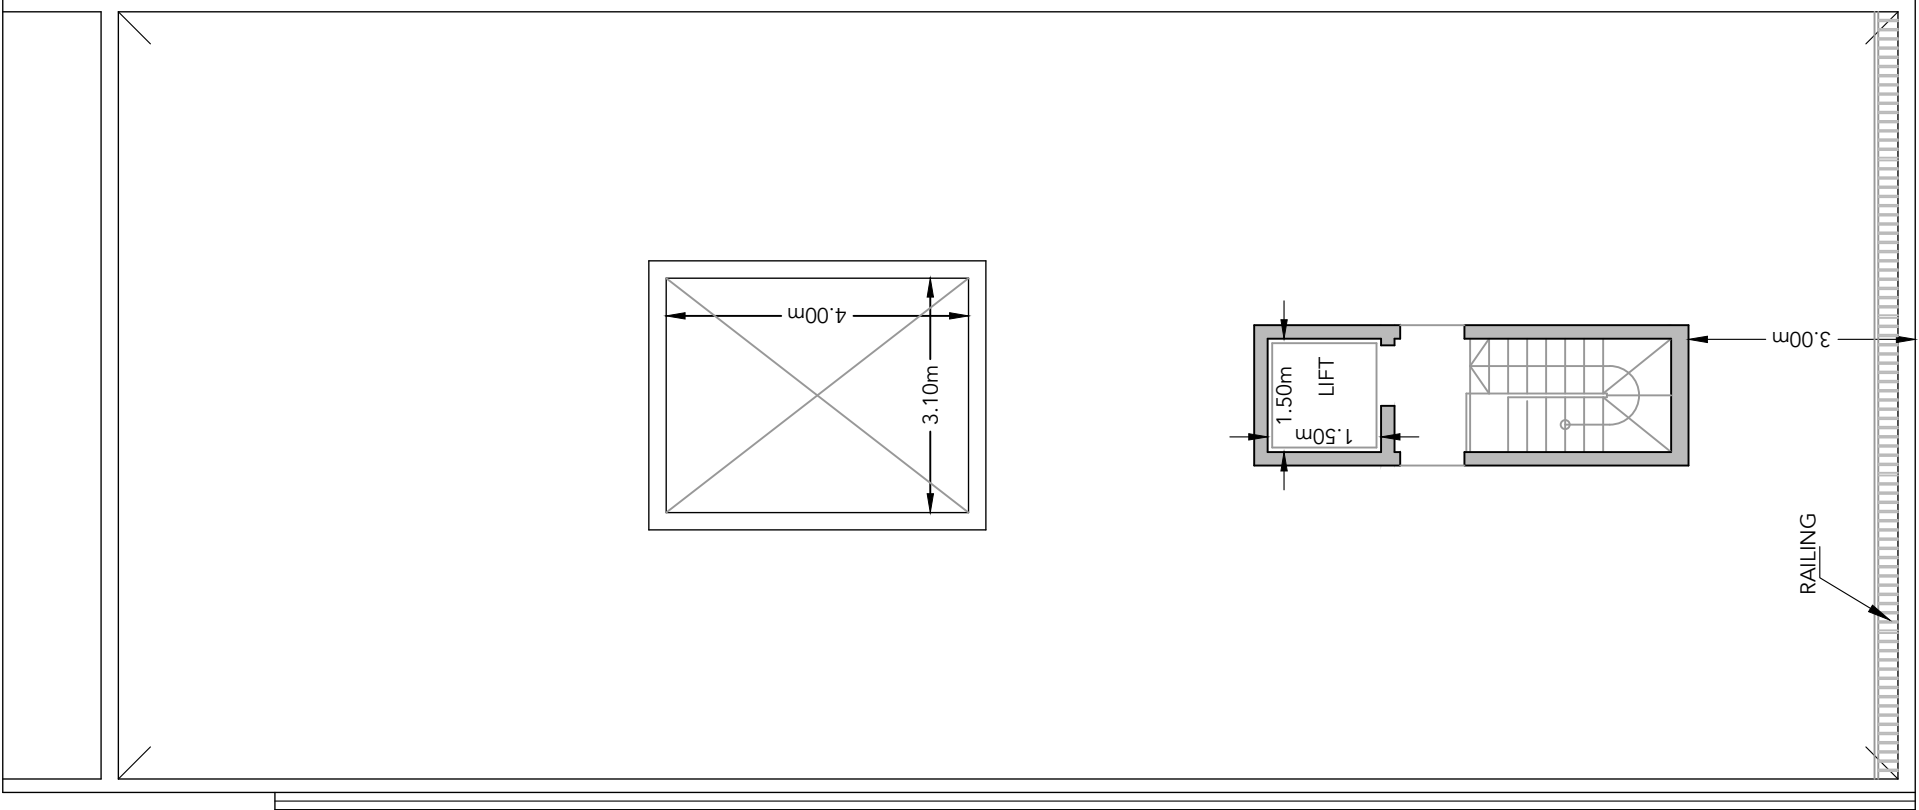

FACADE : ① RENDERED IN LIGHT BROWN SILICATO
 ② RENDERED IN WHITE SILICATO
 APERTURES & RAILING : WHITE ALUMINIUM

FRONT ELEVATION
 CLEAN COPY Scale 1:50

GROUND FLOOR
Scale 1:100

FIRST FLOOR
Scale 1:100

SECOND FLOOR Scale 1:100

THIRD FLOOR

Scale 1:100

FOURTH FLOOR Scale 1:100

FIFTH FLOOR

Scale 1:100

ROOF PLAN

Scale 1:100